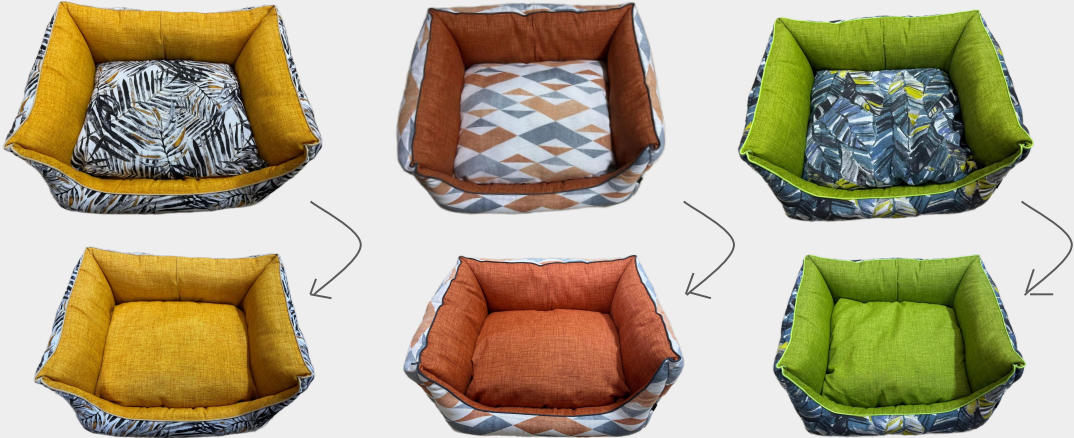

## Range : CELYA

Square bed

This pet sofa features a plush wadding filling for superior, lasting comfort. Complete with a two-sided cushion, it offers style versatility and easy-care maintenance.

C100129