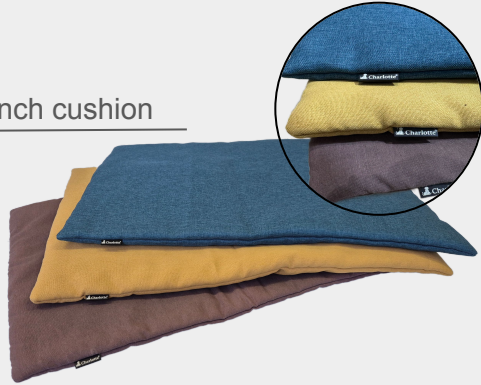

ESSENTIALS Collection

Range : LUNA

Dog bench cushion

A soft and cozy dog cushion filled with plush wadding for gentle comfort. Light, fluffy, and supportive, it adapts to your dog's shape. Durable, easy to clean and perfect for daily naps.

C100009

Charlotte dog bench cushion Luna 60cm

C100010

Charlotte dog bench cushion Luna 60cm

C100011

Charlotte dog bench cushion Luna 60cm

C100012

Charlotte dog bench cushion Luna 80cm

C100013

Charlotte dog bench cushion Luna 80cm

C100014

Charlotte dog bench cushion Luna 80cm

C100015

Charlotte dog bench cushion Luna 100cm

C100016

Charlotte dog bench cushion Luna 100cm

C100017

Charlotte dog bench cushion Luna 100cm

C100018

Charlotte dog bench cushion Luna 120cm

C100019

Charlotte dog bench cushion Luna 120cm

C100020

Charlotte dog bench cushion Luna 120cm