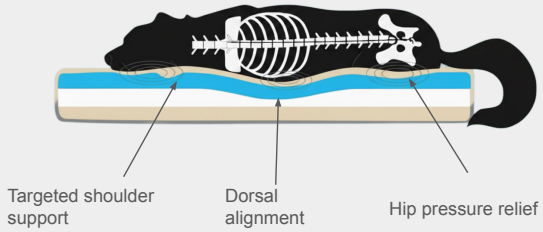

# TECHNICALS Collection

Range : COMFORTA+

 Charlotte

**COMFORTA+** : This premium **ergonomic range** is engineered with high-density memory foam to provide unparalleled support for all dogs, from active adults to seniors. It contours precisely to the body, effectively relieving pressure on joints and promoting proper spinal alignment. The ultimate investment for pain relief, recovery, and long-term joint health.